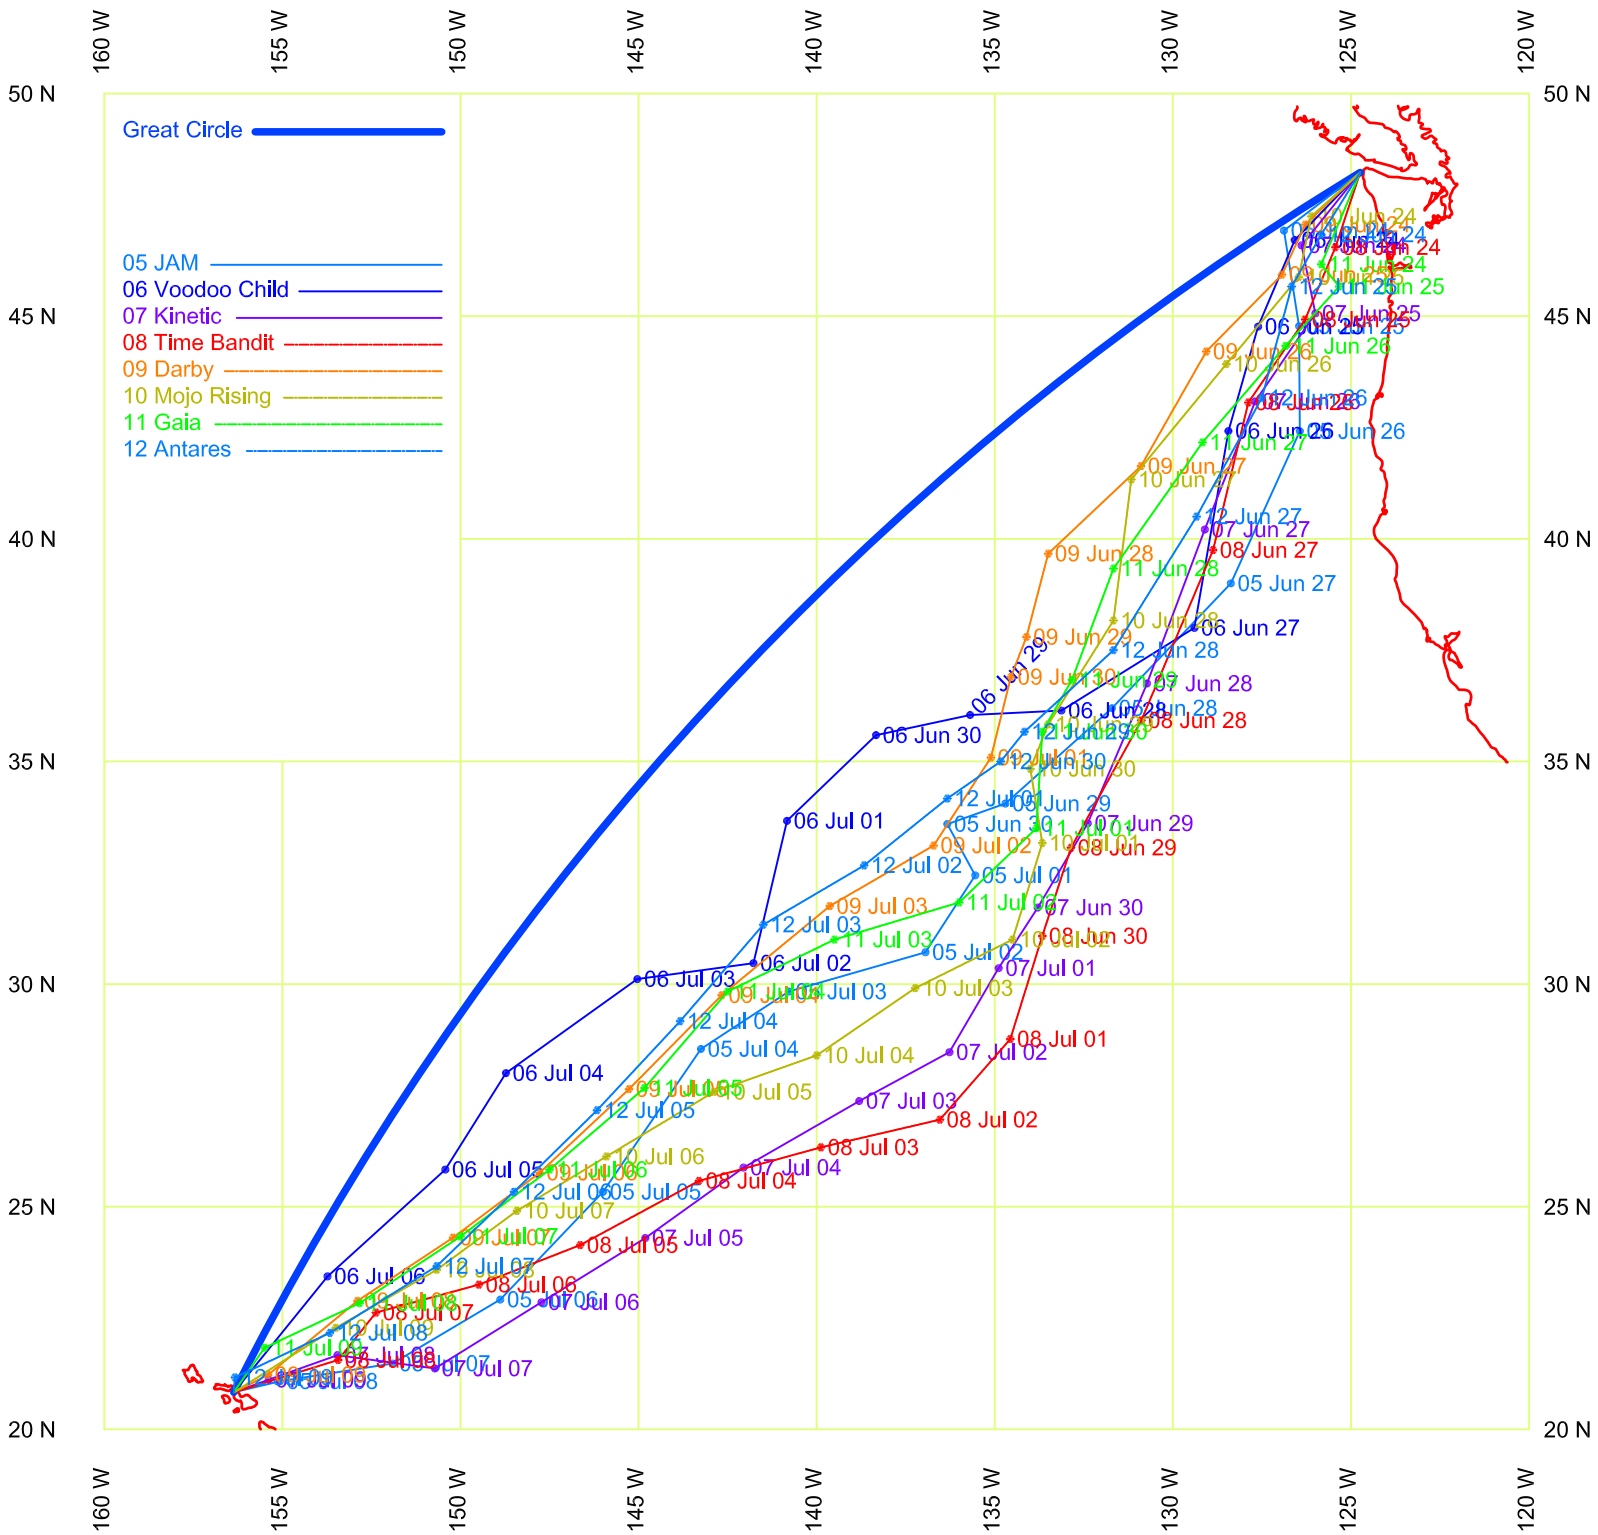

VIC-MAUI 2004 — VMH CLASS 2