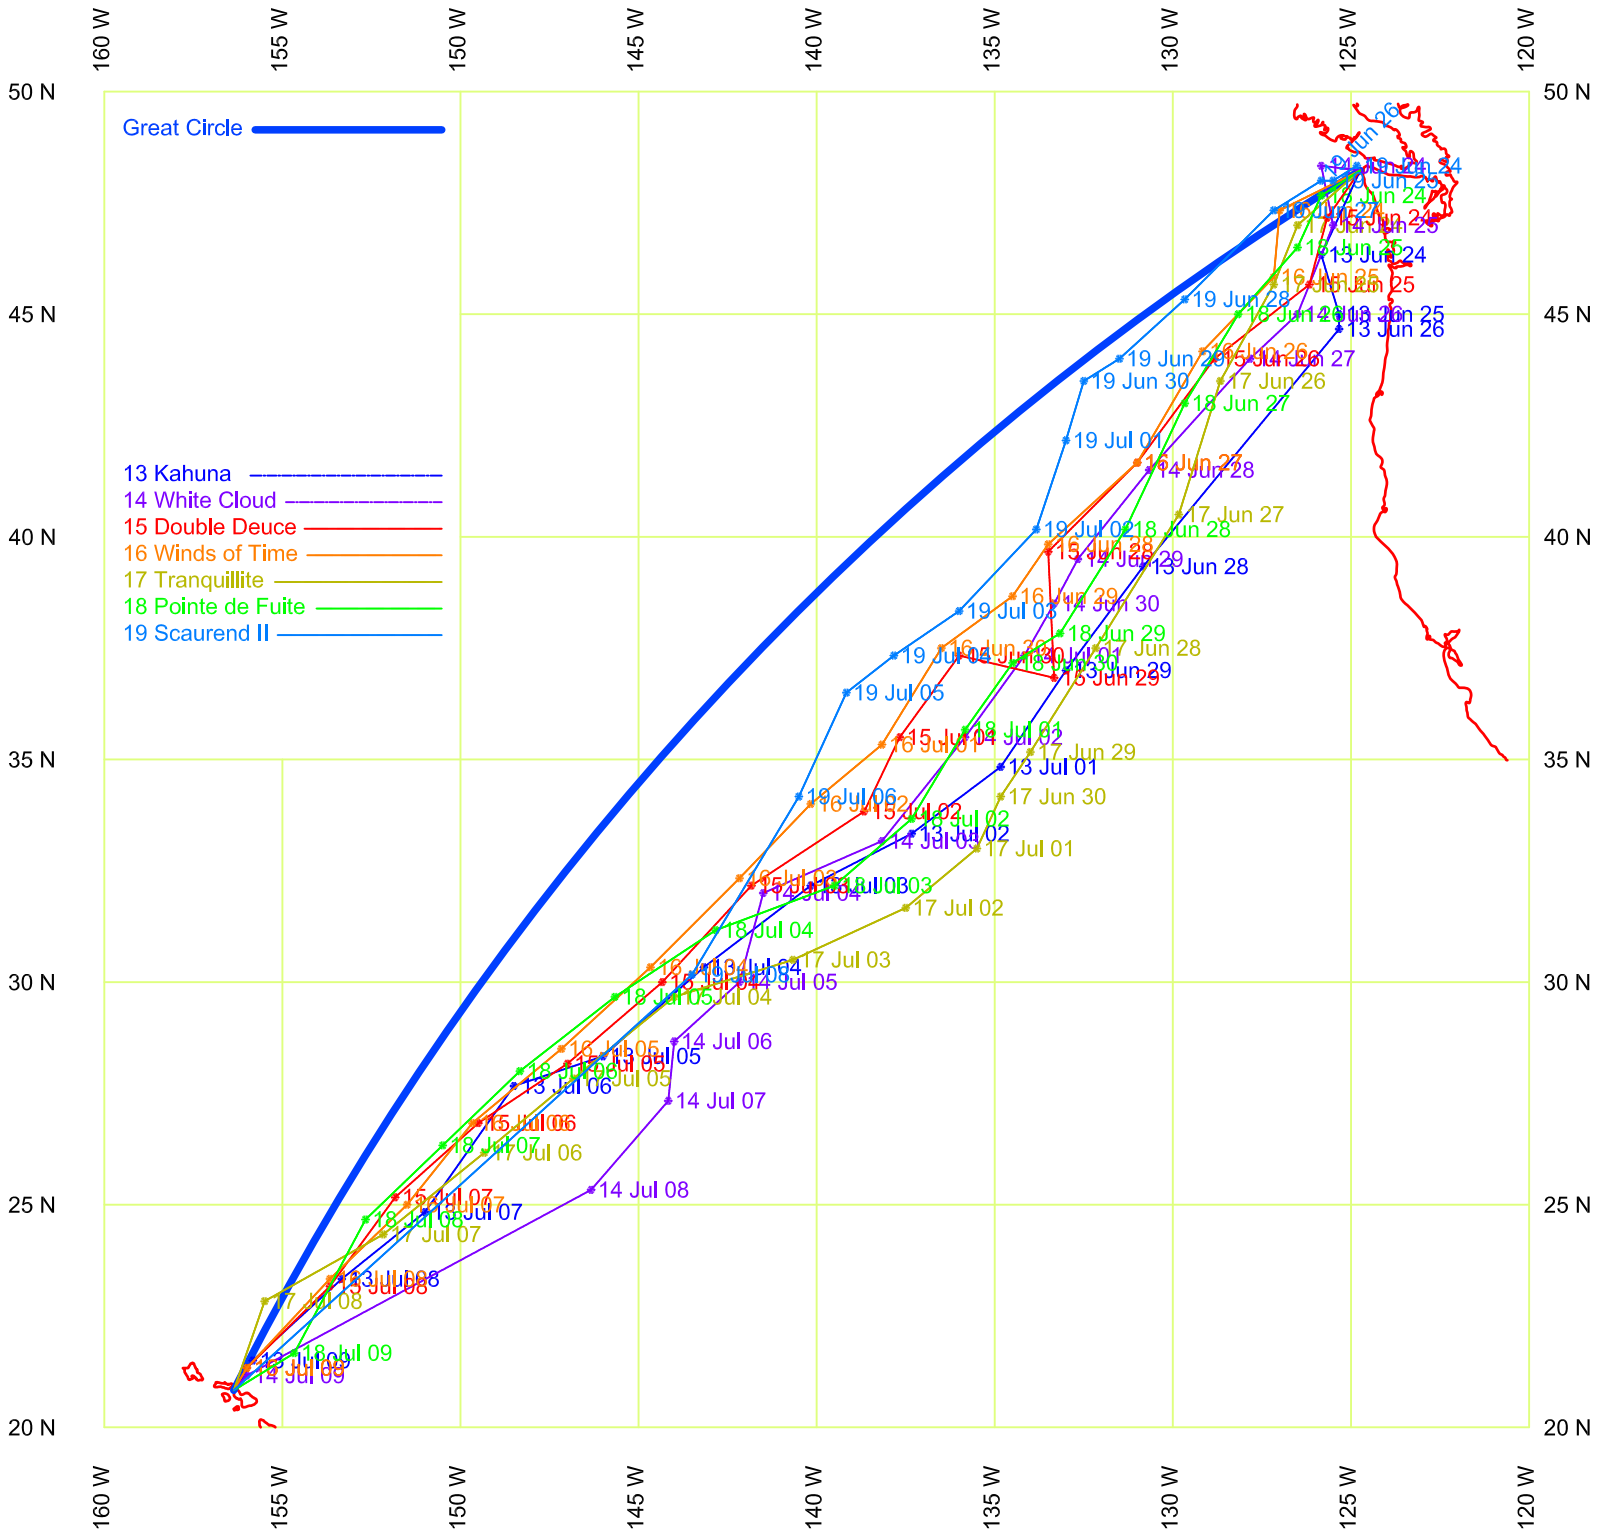

VIC-MAUI 2004 — VMH CLASS 3