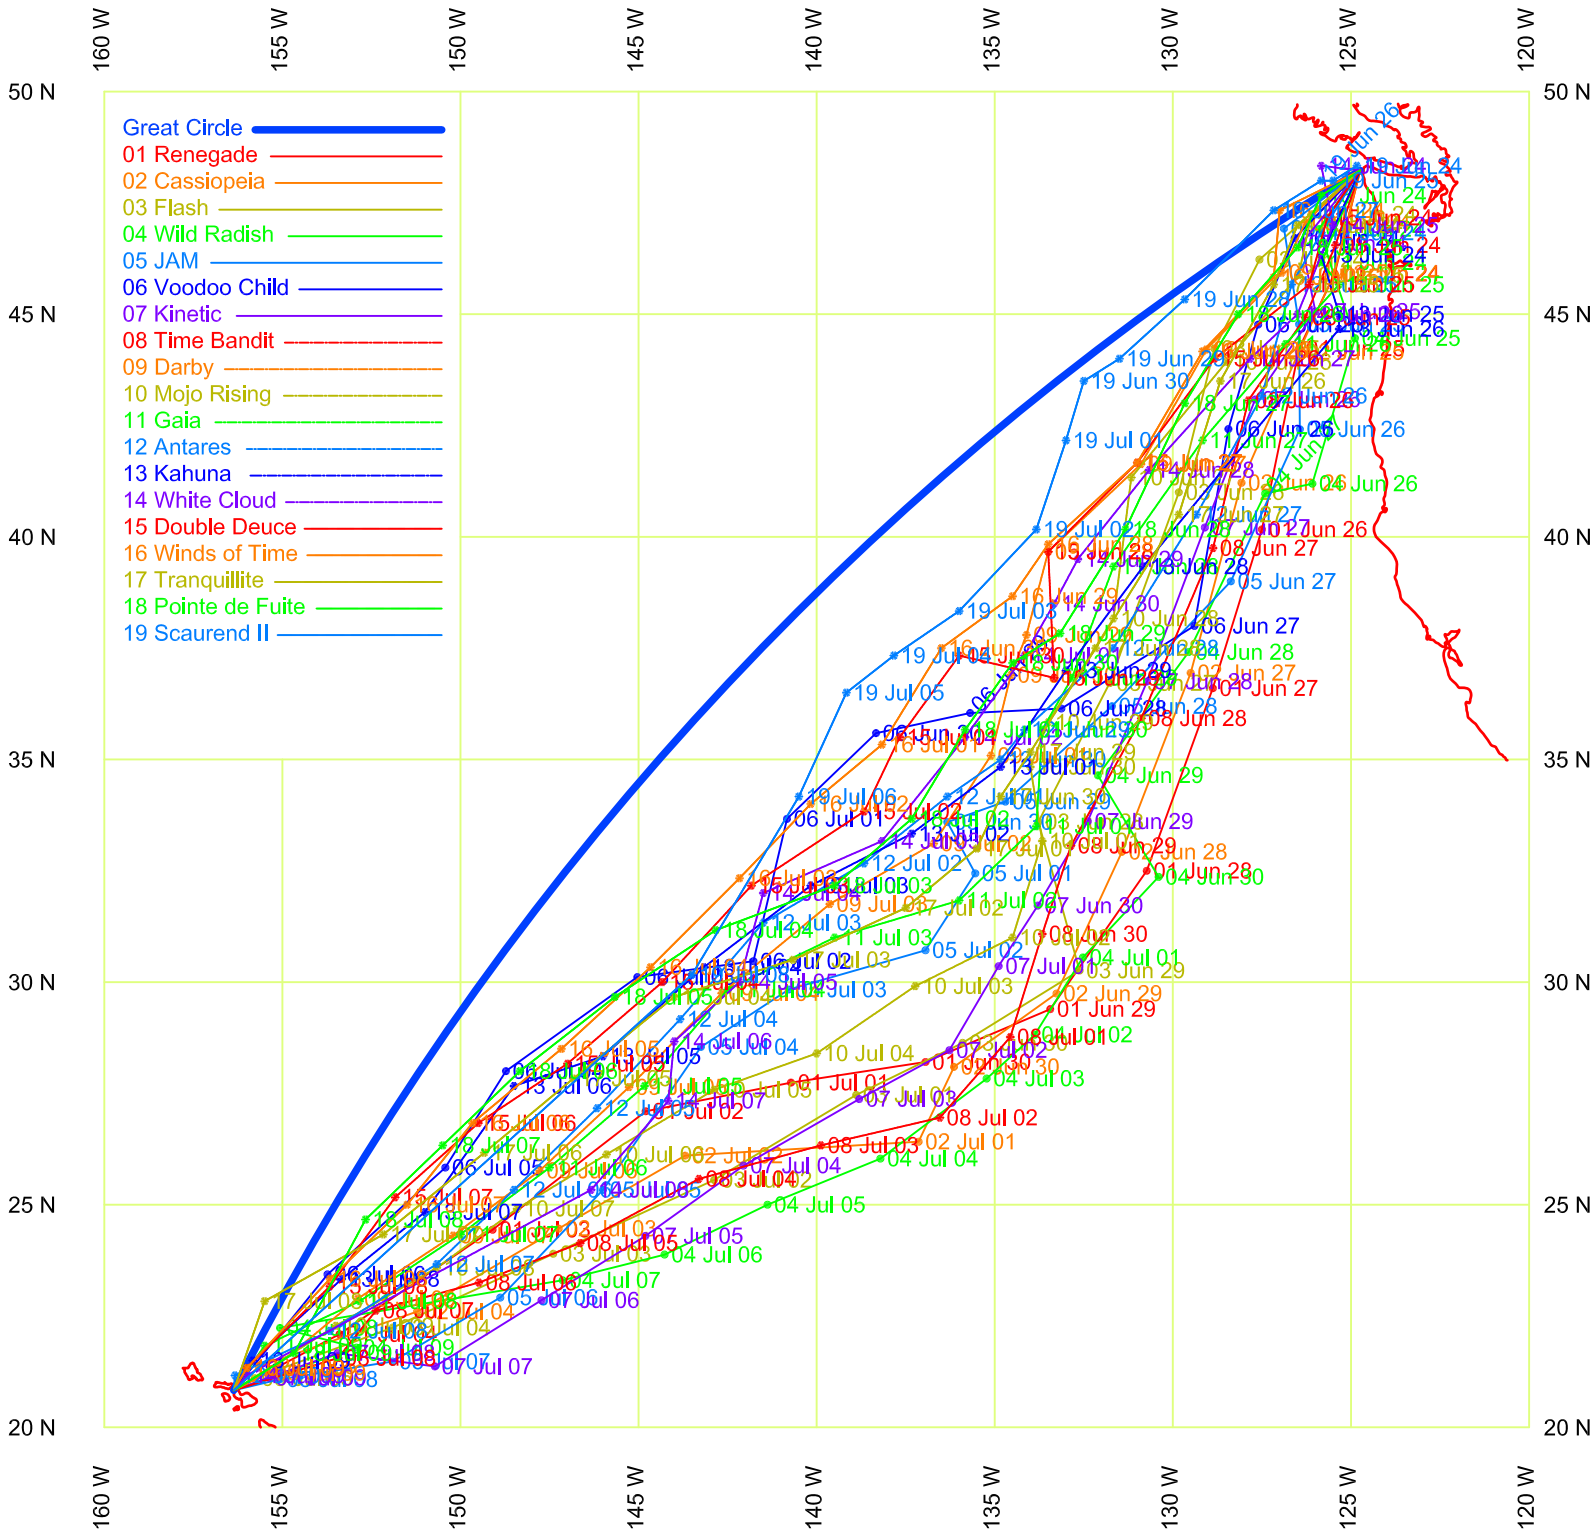

VIC-MAUI 2004 — ALL BOATS