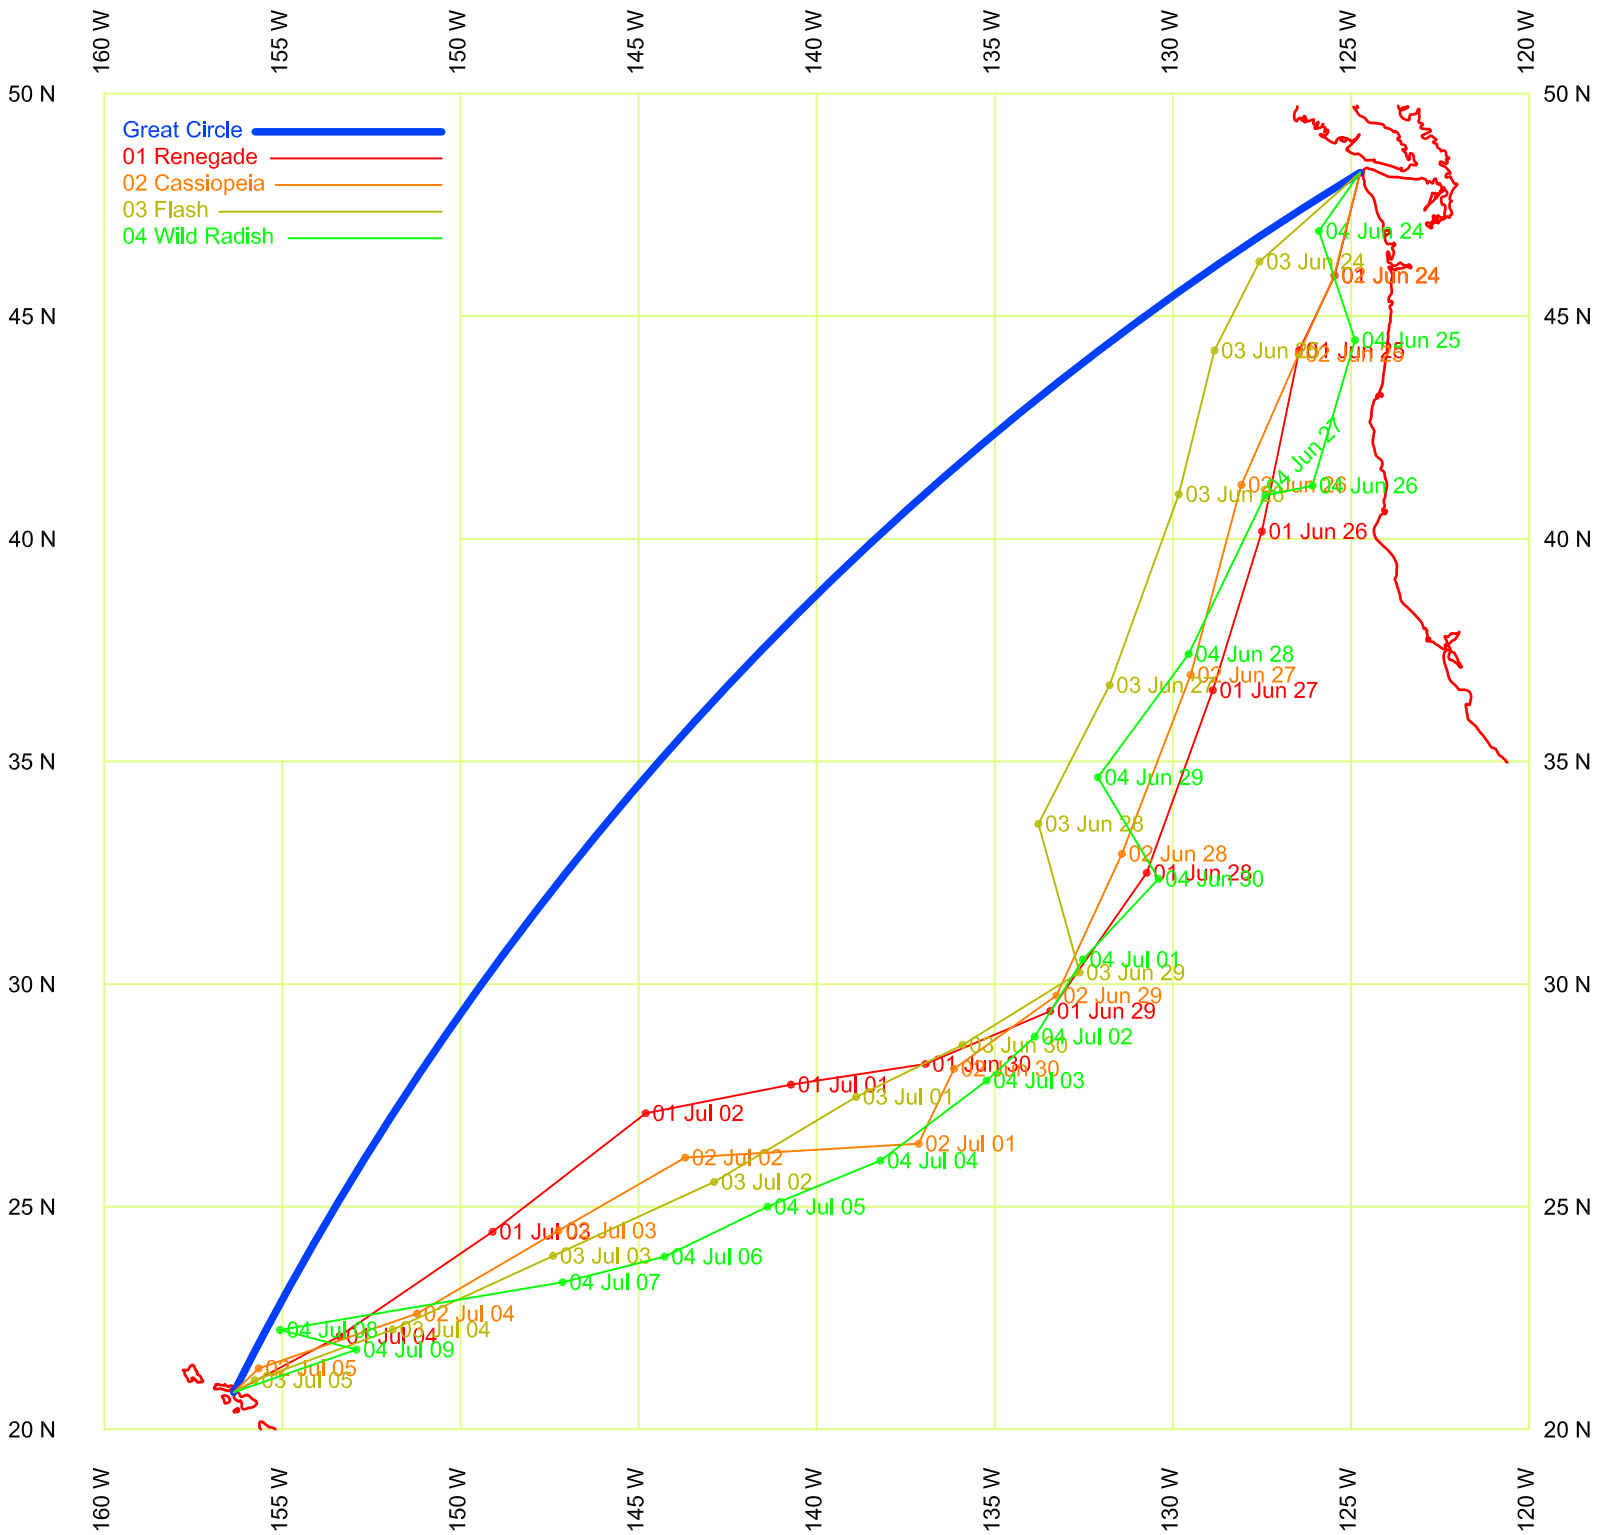

VIC-MAUI 2004 — VMH CLASS 1